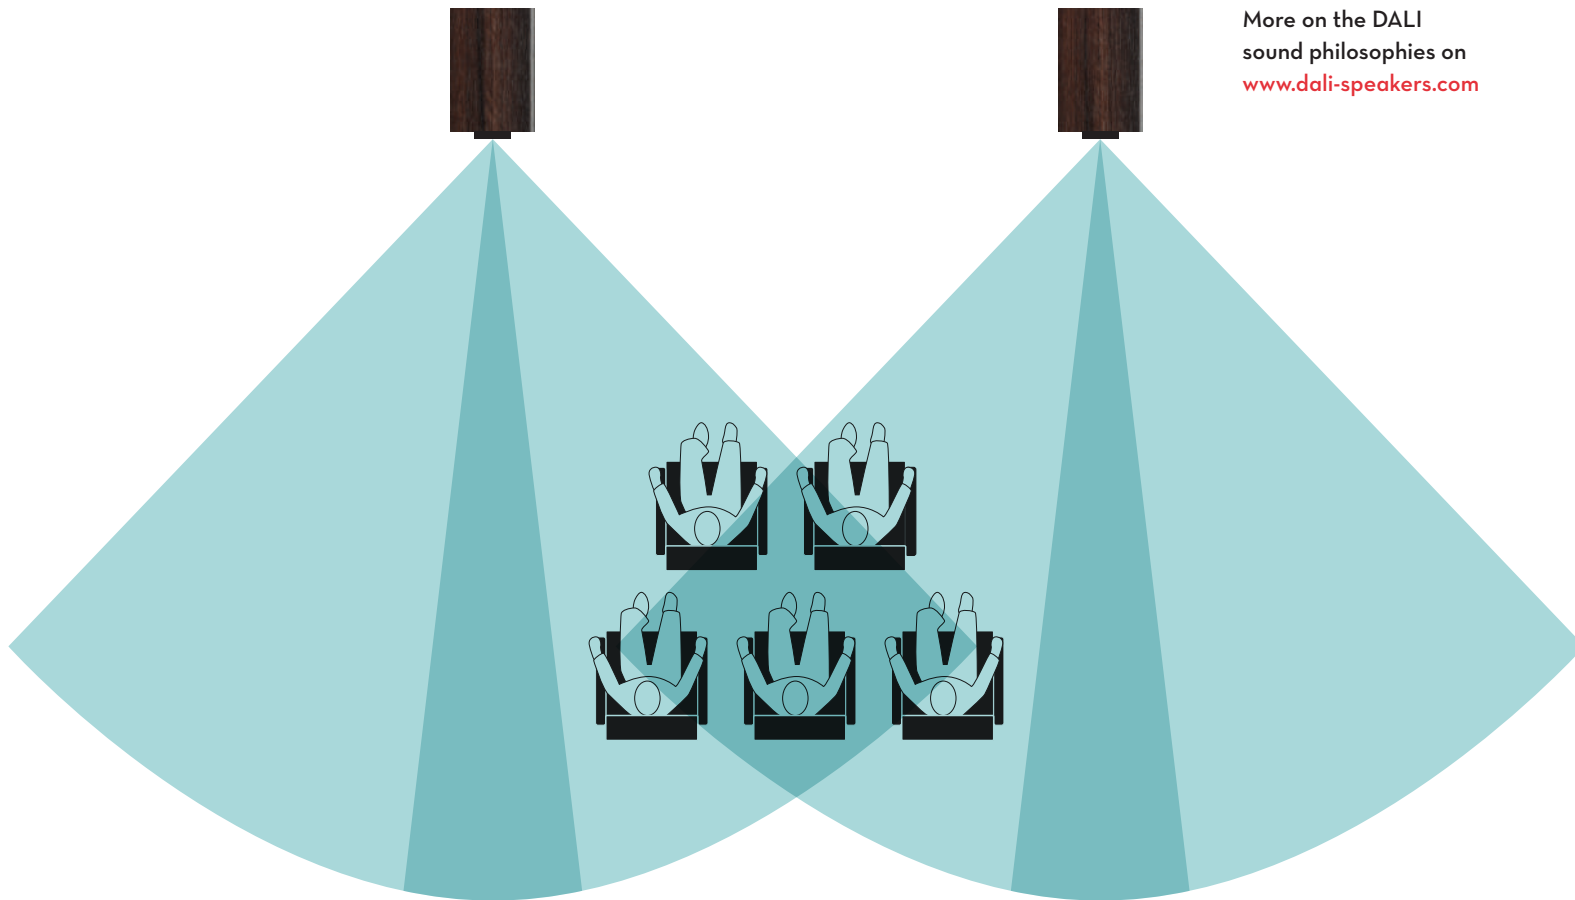

DALI WIDE DISPERSION

Every speaker in our **SPEKTOR** series is built for wide dispersion, designed to fill the room with first-class audio and create the biggest possible sweet spot for your listening pleasure.

This makes it easy to integrate your loudspeakers into any space. With both the driver materials and geometry in the **SPEKTOR** range tailored to achieve this wide-dispersion pattern, you'll feel the benefits of smooth, integrated audio wherever you're seated.

So whether it's movie nights with friends, or mood music for your party or gathering, everyone can **experience true Hi-Fi sound free from interference and distortion.**

More on the DALI
sound philosophies on
www.dali-speakers.com