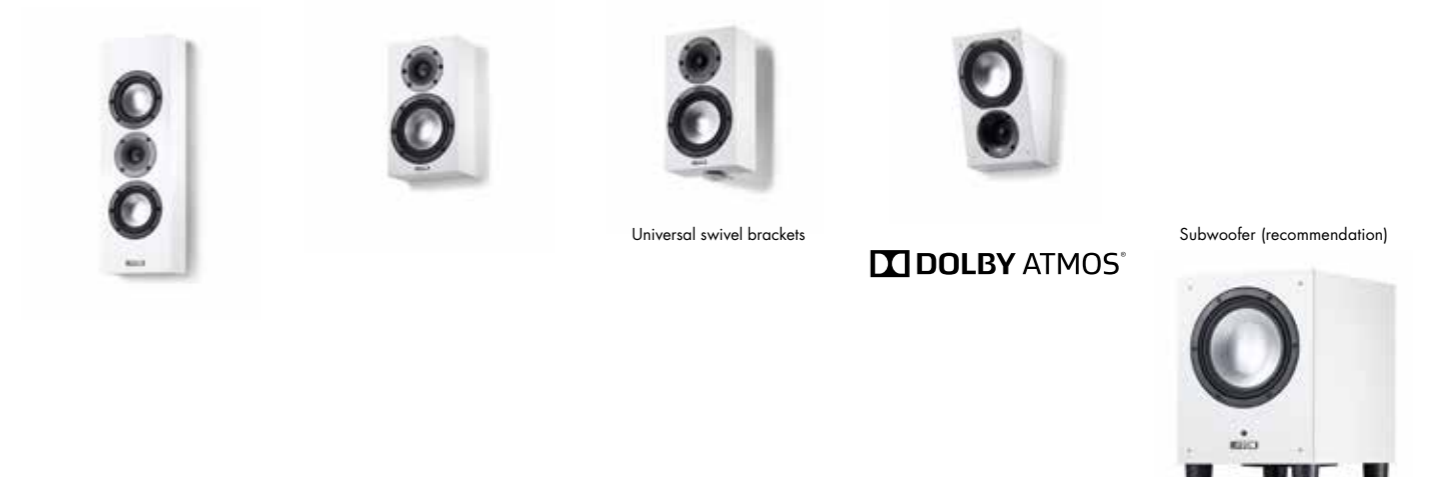

GLE 417.2 OnWall	GLE 416.2 OnWall	GLE 416.2 Pro	AR-400	SUB 8.4
W x H x D 17 x 52 x 8.5 cm 6.7" x 20.5" x 3.3"	W x H x D 17 x 29.5 x 10 cm 6.7" x 11.6" x 3.9"	W x H x D 17 x 29.5 x 10 cm 6.7" x 11.6" x 5.7"	W x H x D 17 x 26 x 14.5 cm 6.7" x 10.2" x 5.7"	W x H x D 27.5 x 38.2 x 42 cm 10.8" x 15.1" x 16.5"
Color <input type="radio"/> <input checked="" type="radio"/>	Color <input type="radio"/> <input checked="" type="radio"/> <input type="radio"/>	Color <input type="radio"/> <input checked="" type="radio"/>	Color <input type="radio"/> <input checked="" type="radio"/>	Color <input type="radio"/> <input checked="" type="radio"/>

GLE.2

The external feature of the latest GLE.2 series is the new aluminium-manganese tweeter system, which is integrated in the matt varnished, 0.9" strong baffle. The combination of the sophisticated wave guide, new membrane material and appropriate crossover network now offers a reproduction of 20 to 40,000 Hz, making it the best GLE of all time (GLE 496.2).

The optical highlight is the bi-color design in Black-Macassar. This all makes our GLE series one of Europe's bestselling loudspeaker series.

- Aluminium-manganese tweeter system
- Aluminium woofers and mid range speakers
- Wave-surround technology
- Polycarbonate speaker baskets
- Removable fabric cover
- Baffle in matt lacquer
- Cabinet in vinyl decor
- Matching speaker stand: LS 660
- Suitable Dolby Atmos® enabled loudspeaker: AR-400