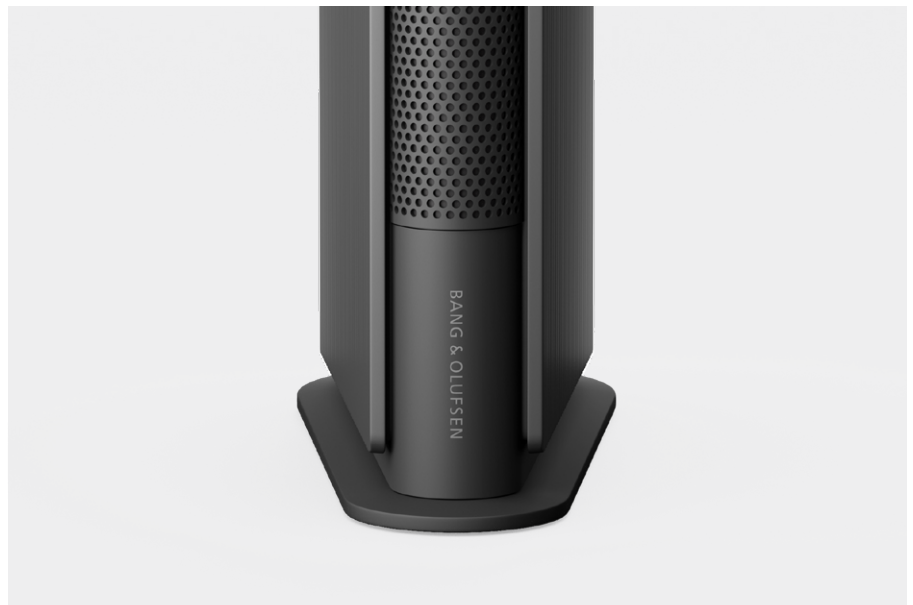

Impossibly slim. Surprisingly powerful.

Beosound Emerge takes your music to places never imagined before. Elegant and ultra-slim, it fits in anywhere – from a bookshelf in the bedroom to a tight corner in the kitchen. And despite its size, it reaches you everywhere in the room with full-range, ultra-wide sound.

Speaker side panel
Light Oak

BLACK ANTHRACITE

Speaker front
Black Anthracite aluminium

Base
Black Anthracite aluminium

Speaker side panel
Black Anthracite Polymer

PRODUCT DESCRIPTION

A compact WiFi home speaker

COPY BLOCKS

5 words:

A compact WiFi home speaker.

10 words:

A compact WiFi home speaker that makes a big impression.

25 words:

Compact WiFi home speaker that makes a big impression. Beosound Emerge fits in anywhere and reaches you everywhere in the room with full-range, ultra-wide sound.

50 words:

A compact WiFi home speaker that makes a big impression. Beosound Emerge fits in anywhere and reaches you everywhere in the room with full-range, ultra-wide sound. A revolutionary driver configuration delivers crystal-clear audio quality that adapts based on the room you're in - all from an elegant, tactile, ultra-slim profile.