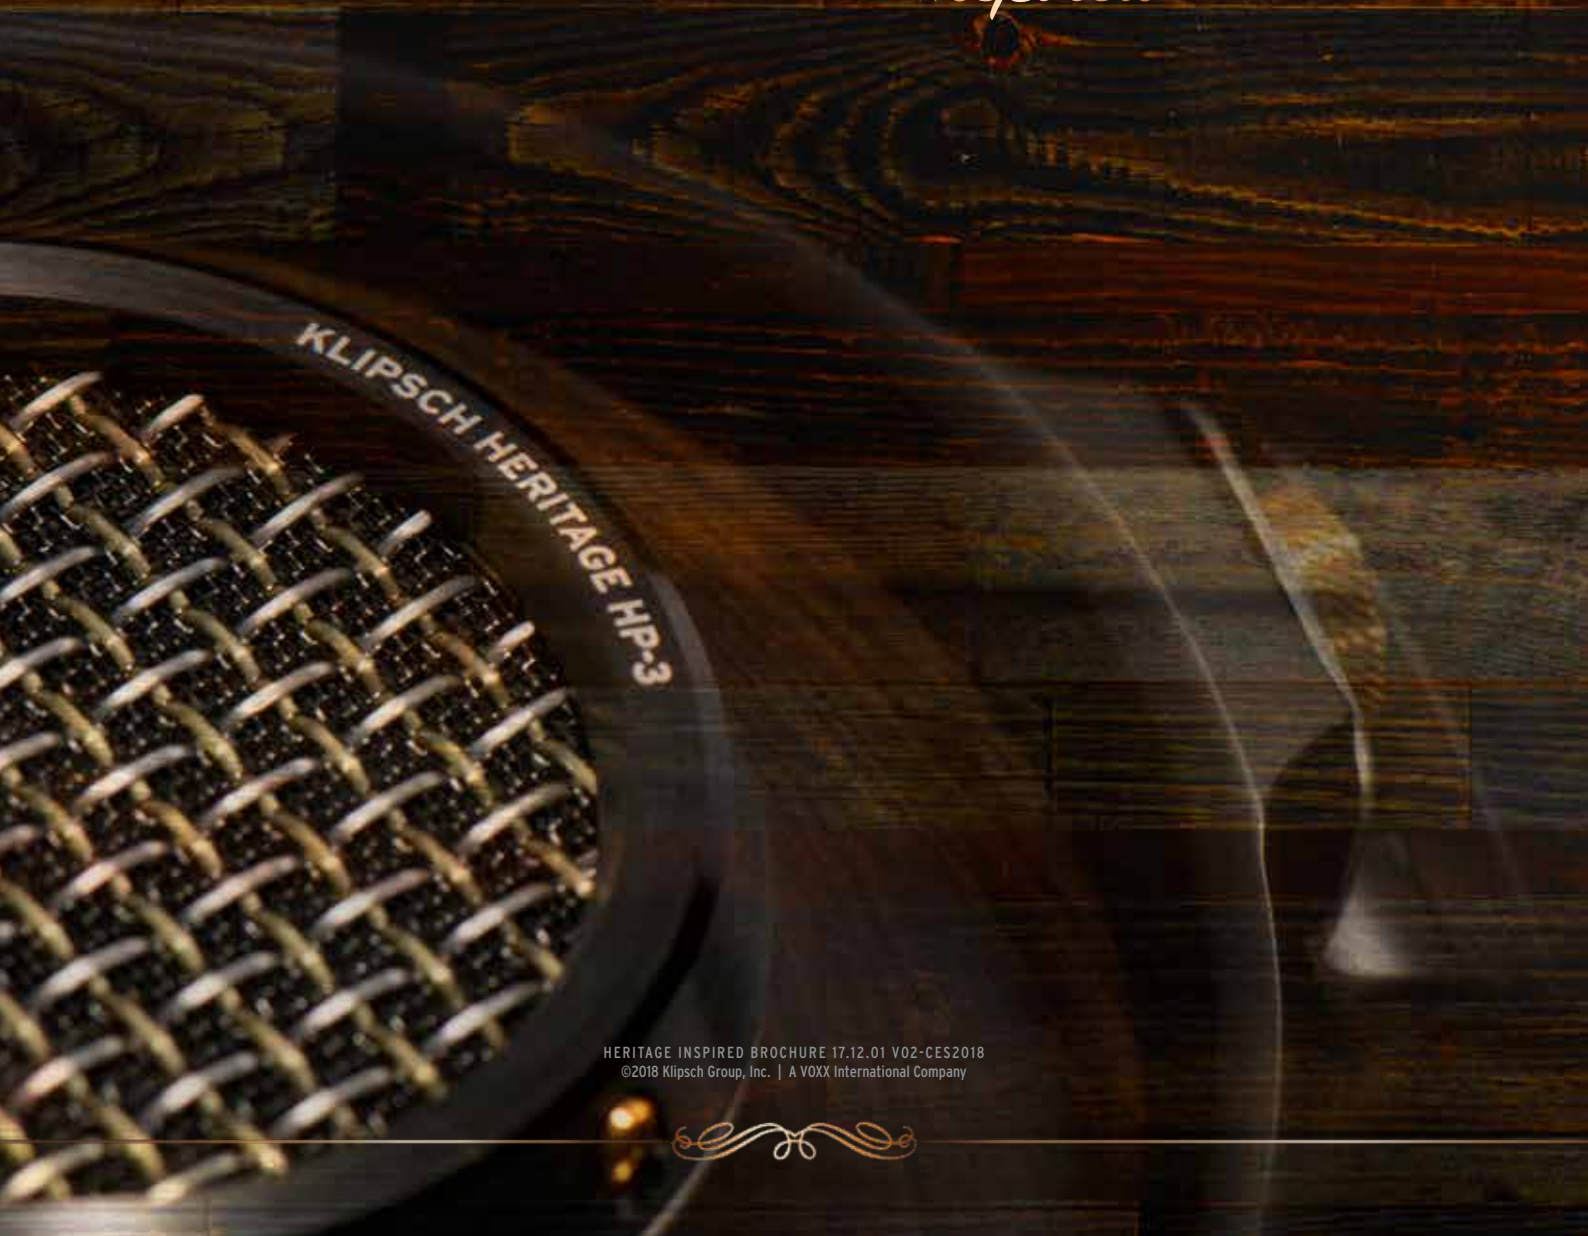

Klipsch® HERITAGE *Inspired*

HERITAGE INSPIRED BROCHURE 17.12.01 V02-CES2018
©2018 Klipsch Group, Inc. | A VOXX International Company