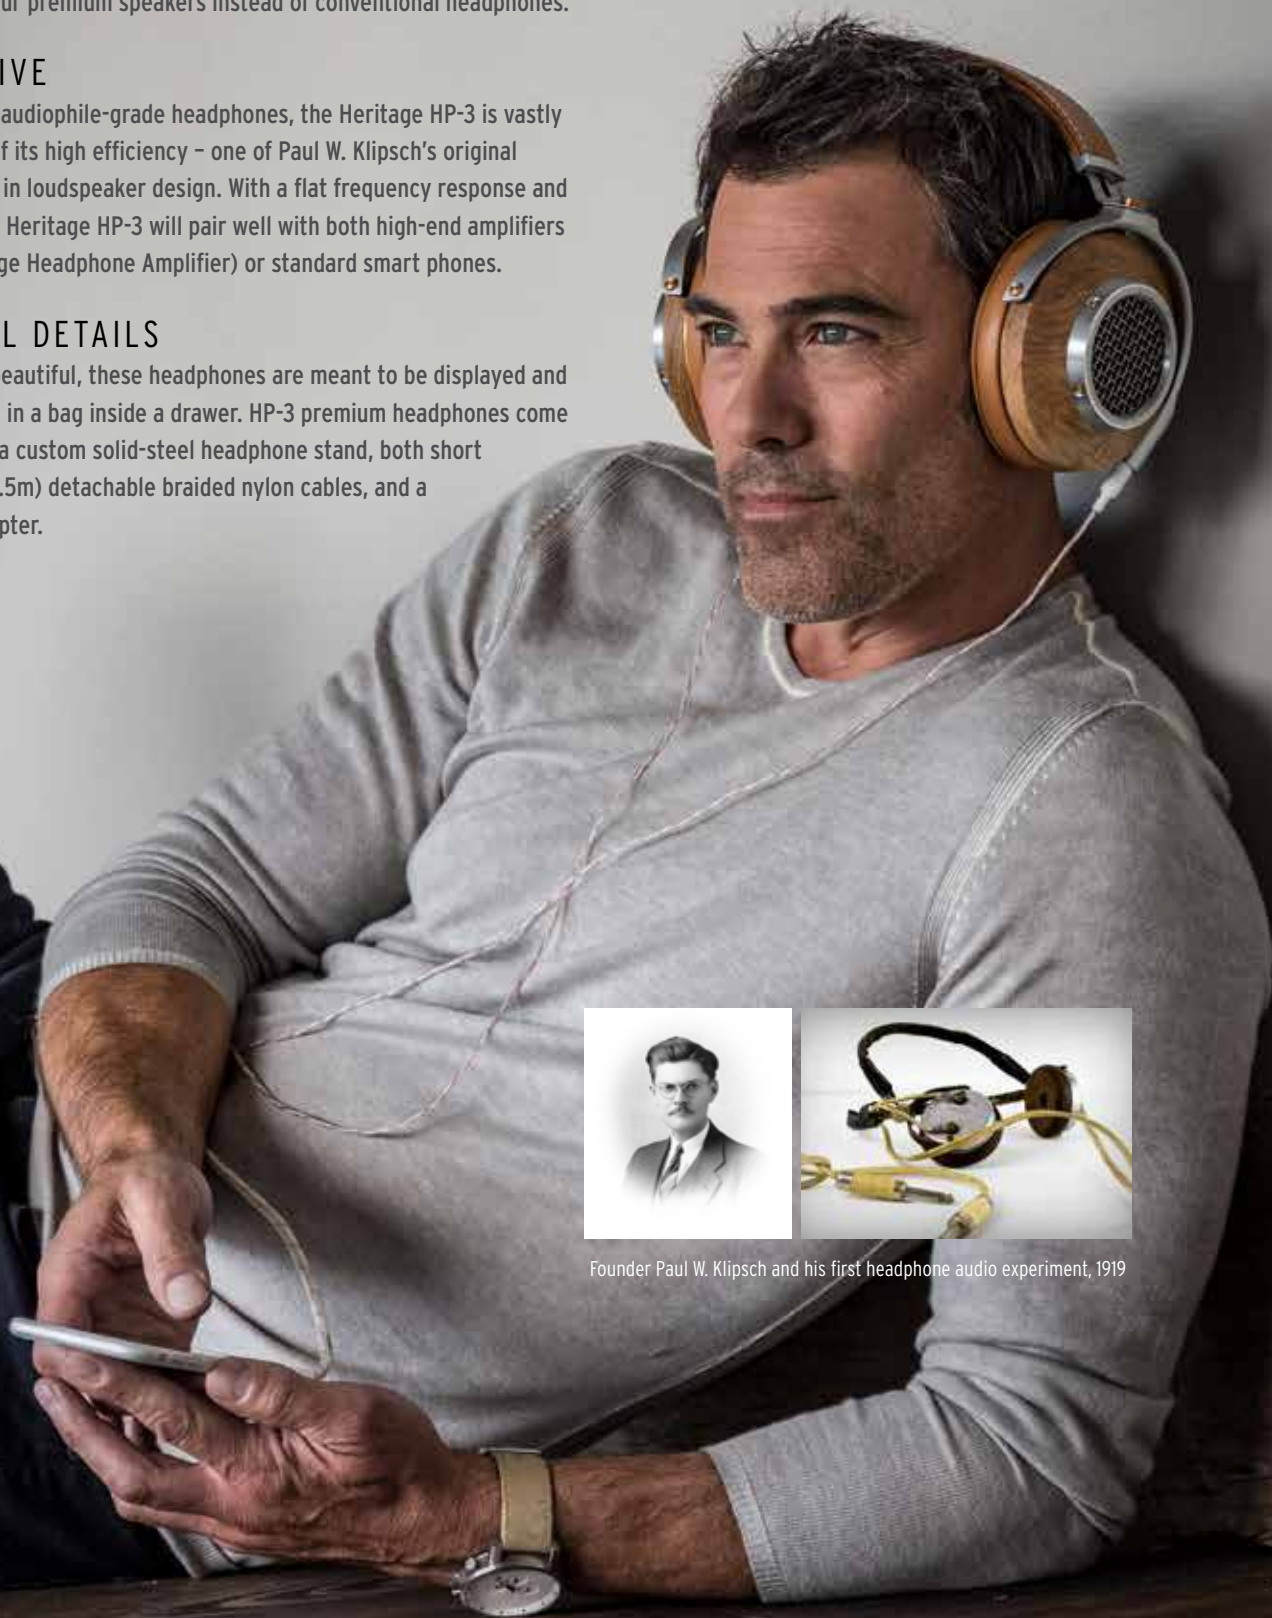

DYNAMIC KLIPSCH SOUND

Crafted to achieve the high efficiency/low distortion Klipsch sound, the HP-3 extracts every nuance from studio recordings to reveal presence and detail without sacrificing bass. Featuring a recessed 52mm biodynamic driver, this exquisite headphone expands the soundstage to mimic the imaging characteristics of our premium speakers instead of conventional headphones.

EASY TO DRIVE

Compared to other audiophile-grade headphones, the Heritage HP-3 is vastly different because of its high efficiency - one of Paul W. Klipsch's original founding principles in loudspeaker design. With a flat frequency response and low impedance, the Heritage HP-3 will pair well with both high-end amplifiers (such as the Heritage Headphone Amplifier) or standard smart phones.

THOUGHTFUL DETAILS

With a design this beautiful, these headphones are meant to be displayed and enjoyed, not stored in a bag inside a drawer. HP-3 premium headphones come pre-packaged with a custom solid-steel headphone stand, both short (1.37m) and long (2.5m) detachable braided nylon cables, and a custom-fit 1/4" adapter.

nearly a
century
in the making

Founder Paul W. Klipsch and his first headphone audio experiment, 1919