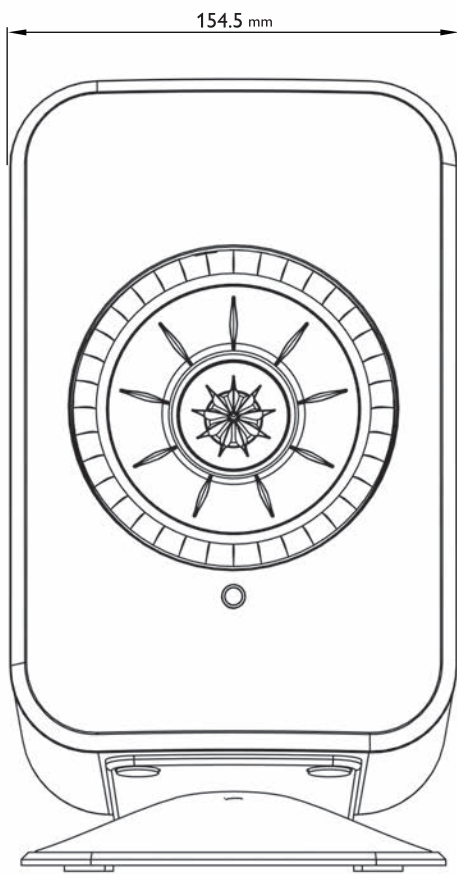

OBSESSED WITH HIGH RESOLUTION

Dimension with LSX speaker

Front View