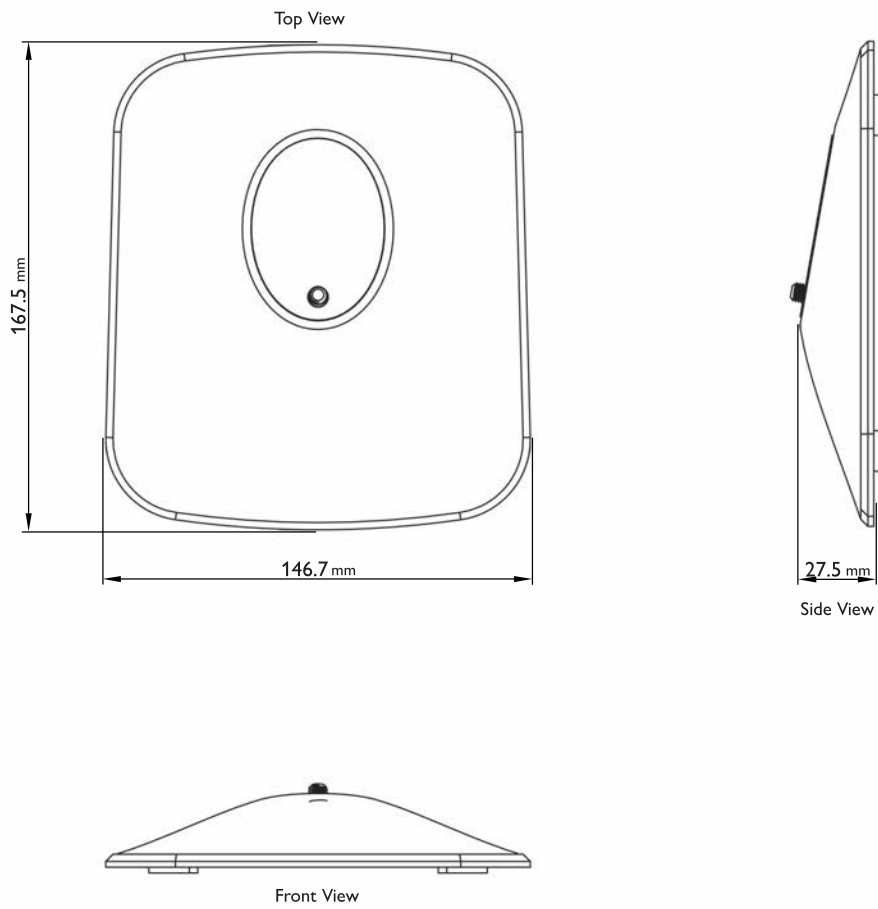

#### Features:

- ¼" screw mounting for use with LSX
- Aluminium construction for rigidity and stability
- 10° upwards tilt
- Available finishes: Black / Silver

OBSSESSED WITH HIGH RESOLUTION

### Dimensions without LSX speaker

OBSESSED WITH HIGH RESOLUTION