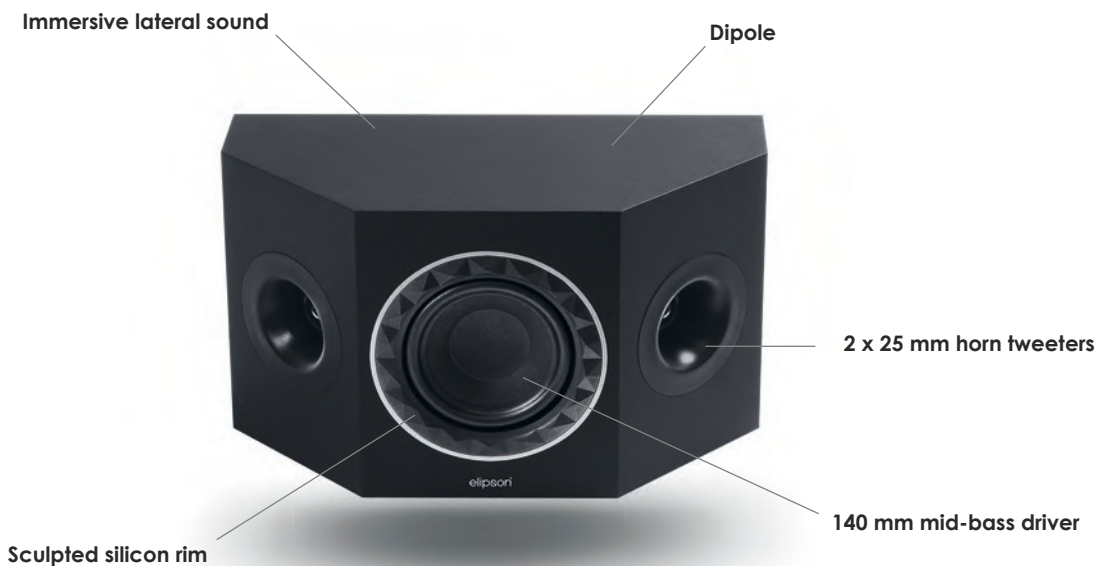

Prestige Facet 7SR

Bass-reflex surround speaker

SPECIFICATIONS

Type	2-way Bass-reflex speaker
Power	80W RMS
Loudspeakers	Mid-bass : 140 mm Horn tweeters : 2 x 25 mm
Frequency response (\pm 3dB)	65 Hz - 25 kHz
Sensitivity	87 dB/1W/1m
Impedance	8 Ohms

Finish	MDF box Vinyl veneer
Colour	Black

Dimensions without grill	W380 x H220 x D160 mm
Dimensions with grill	W380 x H220 x D170 mm
Weight	5 kg

Packaging (pair)	Brown cardboard
Dimensions	W455 x H310 x D455 mm
Weight	11,1 kg

REFERENCES

● BLACK

EAN (pair) : 3700795198995
SKU : ELIPF7SRBK

High sensitivity and stable impedance
Compatible with most amplifiers

Double-layered front panel with glossy finish
Better vibration damping

Sculpted silicon rim
Excellent directivity of high frequencies and improved coverage of medium frequencies

Dual speaker terminal*
Optimized for bi-amplification and bi-wiring

High roll-off crossover filter
Audiophile components. Excellent signal transfer for enhanced musicality

HIGH FIDELITY MODELS

Prestige Facet **6B**
Bookshelf speaker