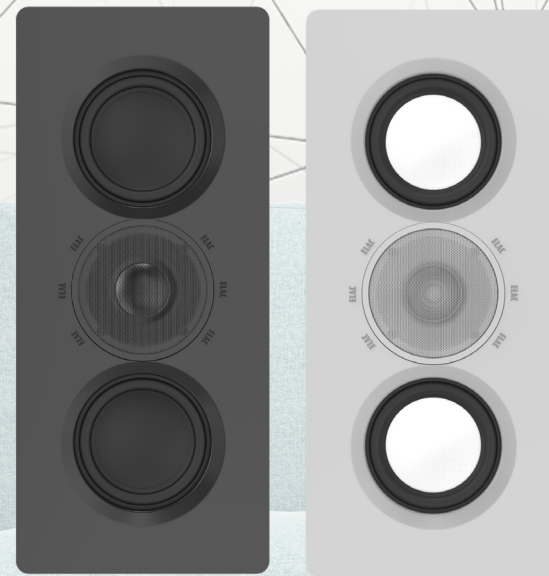

## Muro™ Series On-Wall Speakers

When space is at a premium and performance is top of mind, the compact proportions of the Muro Series make on-wall installation a breeze. Bring huge dimensionality to your system with a speaker that makes itself heard but barely seen.

## Muro Series On-Wall Speakers

ELAC has achieved numerous industry accolades for engineering and sonic performance for floorstanding and bookshelf speaker design. Our engineering team used the same techniques and high standards to design the on-wall products.

### MURO SERIES ON-WALL SPEAKER FEATURES

**Silk Dome Tweeter With Deep Spheroid Waveguide**

The waveguide surrounding the new ELAC high-frequency driver features a custom, deep spheroid profile to improve directivity control and efficiency.

**Painted Baffle**

A satin black or white painted baffle gives the Muro On-Wall speakers a luxurious look to fit into practically any decor.

**Flexible Mounting Options**

Both Muro in-wall allow for both vertical and horizontal mounting options.