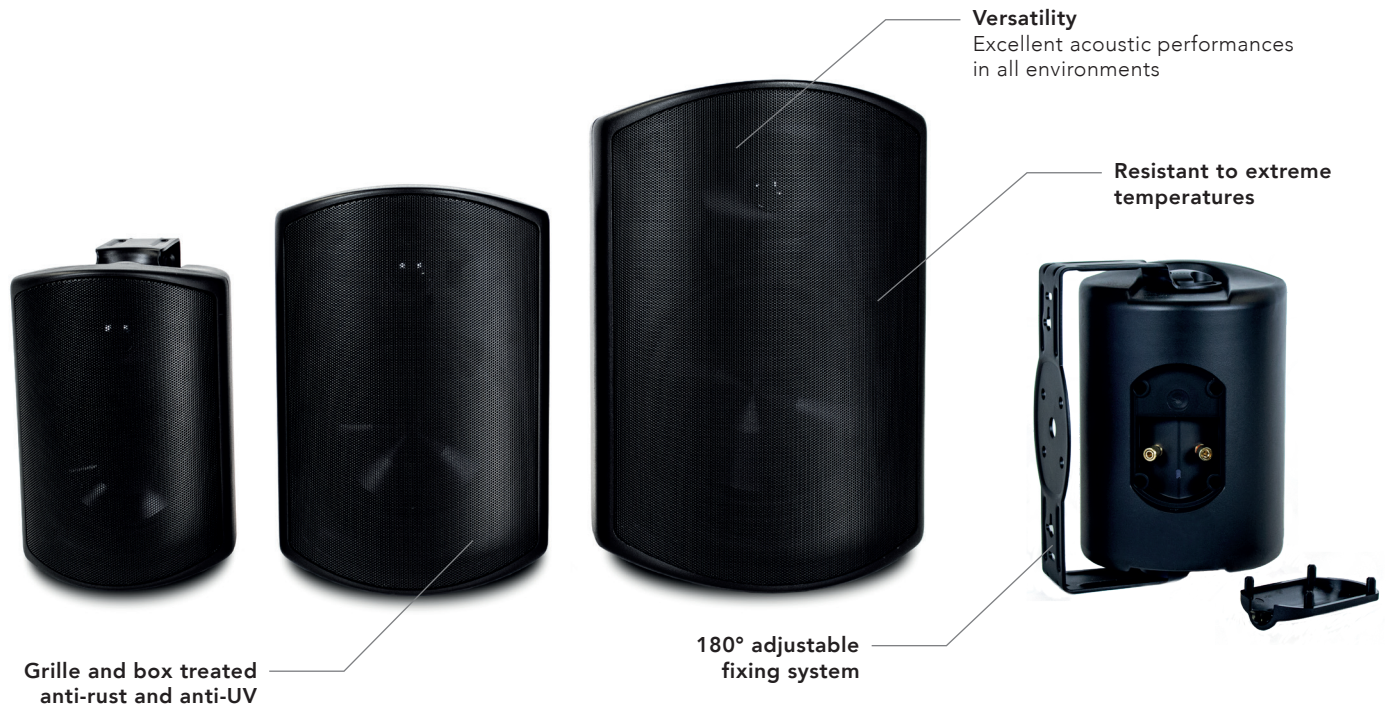

RAIN

OUTDOOR SPEAKERS RANGE

elipson
ARCHITECT

SPECIFICATIONS

RAIN 4

Type	2-way outdoor speaker
Max power	80W
Loudspeakers	Tweeter : 1" Mid-bass : 4"
Frequency response	100Hz - 20KHz
Sensitivity	87 dB/1W/1m
Impedance	8 Ohms
Crossover frequency	3250 Hz
IP code	IPX4
Min. temperature	-25°C
Max. temperature	+70°C (25% humidity)
Humidity resistance	+40°C under 95%
Treatments	Anti-rust, anti-UV
Dimensions	W154 x H230 x D145 mm

RAIN 6

Type	2-way outdoor speaker
Max power	120W
Loudspeakers	Tweeter : 1" Mid-bass : 6.5"
Frequency response	80Hz - 20KHz
Sensitivity	89 dB/1W/1m
Impedance	8 Ohms
Crossover frequency	3000 Hz
IP code	IPX4
Min. temperature	-25°C
Max. temperature	+70°C (25% humidity)
Humidity resistance	+40°C under 95%
Treatments	Anti-rust, anti-UV
Dimensions	W195 x H285 x D183 mm

RAIN 8

Type	2-way outdoor speaker
Max power	150W
Loudspeakers	Tweeter : 1" Mid-bass : 8"
Frequency response	70Hz - 20KHz
Sensitivity	90 dB/1W/1m
Impedance	8 Ohms
Crossover frequency	3200 Hz
IP code	IPX4
Min. temperature	-25°C
Max. temperature	+70°C (25% humidity)
Humidity resistance	+40°C under 95%
Treatments	Anti-rust, anti-UV
Dimensions	W244 x H355 x D230 mm