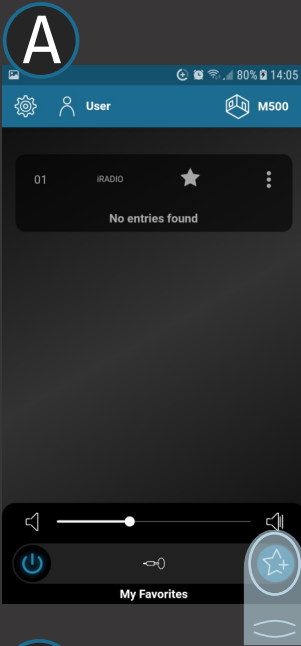

BACK VIEW

ERSTE WLAN-VERBINDUNG HERSTELLEN [1 VON 2] *ESTABLISH THE FIRST WLAN CONNECTION [1 OF 2]*

ERSTE WLAN-VERBINDUNG HERSTELLEN [2 VON 2] ESTABLISH THE FIRST WLAN CONNECTION [2 OF 2]

NEUE WLAN-VERBINDUNG HERSTELLEN *ESTABLISH A NEW WIFI CONNECTION*

A

B

C

> 4

NEUE USER-FAVORITEN ANLEGEN CREATE NEW USER FAVORITES

WEITERE USER ANLEGEN CREATE ADDITIONAL USERS

designed,
developed and
made in Germany

REVOX
Multiuser