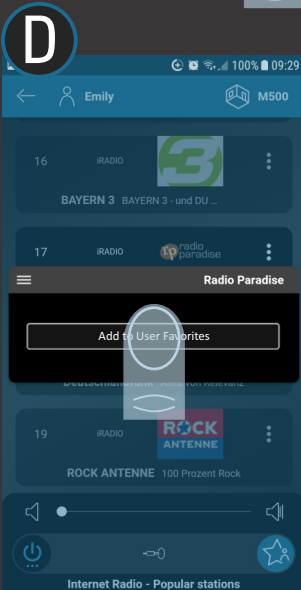

BACK VIEW

ERSTE WLAN-VERBINDUNG HERSTELLEN [1 VON 2] *ESTABLISH THE FIRST WLAN CONNECTION [1 OF 2]*

ERSTE WLAN-VERBINDUNG HERSTELLEN [2 VON 2] ESTABLISH THE FIRST WLAN CONNECTION [2 OF 2]

NEUE WLAN-VERBINDUNG HERSTELLEN *ESTABLISH A NEW WIFI CONNECTION*

A

B

C

> 4

NEUE USER-FAVORITEN ANLEGEN CREATE NEW USER FAVORITES

WEITERE USER ANLEGEN CREATE ADDITIONAL USERS

designed,
developed and
made in Germany

REVOX
Multiuser