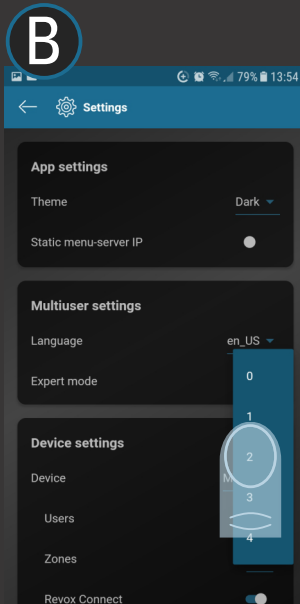

BACK VIEW

ERSTE WLAN-VERBINDUNG HERSTELLEN [1 VON 2] *ESTABLISH THE FIRST WLAN CONNECTION [1 OF 2]*

ERSTE WLAN-VERBINDUNG HERSTELLEN [2 VON 2] ESTABLISH THE FIRST WLAN CONNECTION [2 OF 2]

NEUE WLAN-VERBINDUNG HERSTELLEN *ESTABLISH A NEW WIFI CONNECTION*

A

B

C

> 4

NEUE USER-FAVORITEN ANLEGEN CREATE NEW USER FAVORITES

WEITERE USER ANLEGEN CREATE ADDITIONAL USERS

designed,
developed and
made in Germany

REVOX
Multiuser