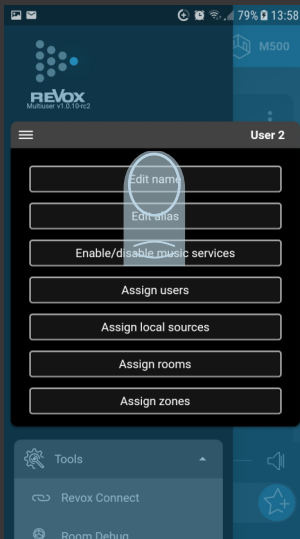

BACK VIEW

ERSTE WLAN-VERBINDUNG HERSTELLEN [1 VON 2] *ESTABLISH THE FIRST WLAN CONNECTION [1 OF 2]*

ERSTE WLAN-VERBINDUNG HERSTELLEN [2 VON 2] ESTABLISH THE FIRST WLAN CONNECTION [2 OF 2]

NEUE WLAN-VERBINDUNG HERSTELLEN *ESTABLISH A NEW WIFI CONNECTION*

A

B

C

> 4

NEUE USER-FAVORITEN ANLEGEN CREATE NEW USER FAVORITES

WEITERE USER ANLEGEN CREATE ADDITIONAL USERS

designed,
developed and
made in Germany

REVOX
Multiuser