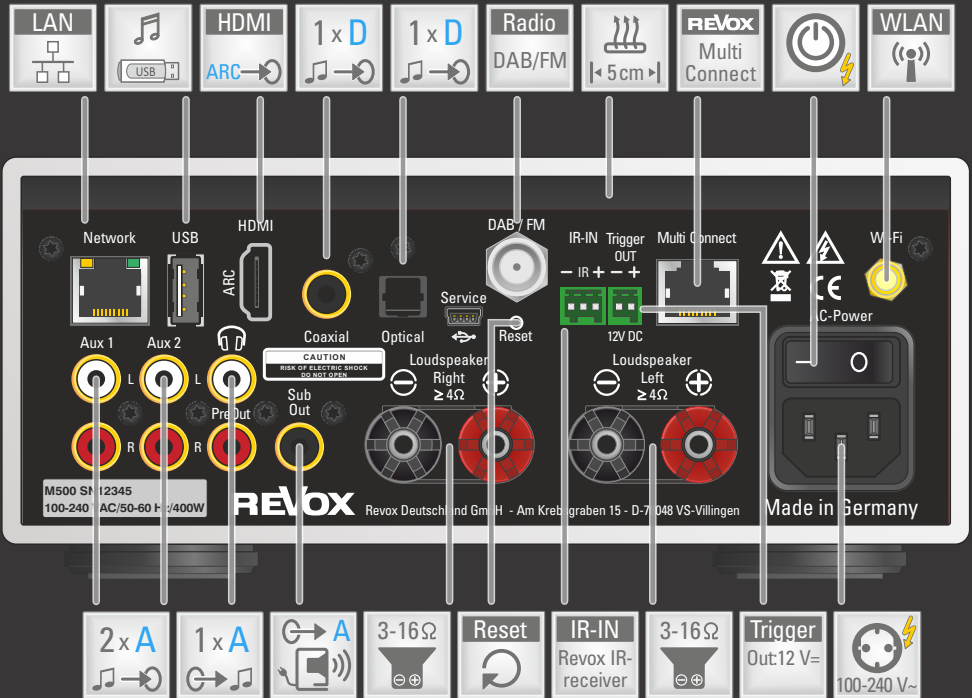

STUDIOMASTER M300 / M500

WLAN ANTENNA 2.4/ 5.8 GHz

ADAPTER FOR ANTENNA SOCKET FM/ DAB+

POWER CORD 3-POLE

PATCHCABLE 2M

FRONTELEMENTE

FRONT ELEMENTS

RÜCKANSICHT

BACK VIEW

ERSTE WLAN-VERBINDUNG HERSTELLEN [1 VON 2] *ESTABLISH THE FIRST WLAN CONNECTION [1 OF 2]*

ERSTE WLAN-VERBINDUNG HERSTELLEN [2 VON 2] ESTABLISH THE FIRST WLAN CONNECTION [2 OF 2]

NEUE WLAN-VERBINDUNG HERSTELLEN *ESTABLISH A NEW WIFI CONNECTION*