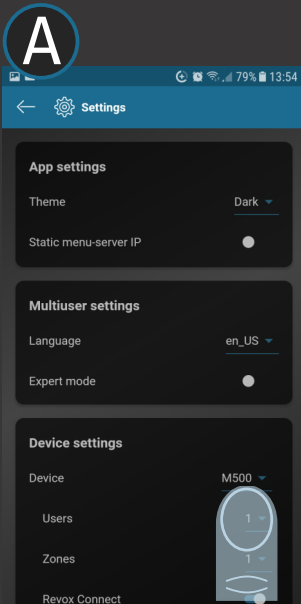

BACK VIEW

ERSTE WLAN-VERBINDUNG HERSTELLEN [1 VON 2] *ESTABLISH THE FIRST WLAN CONNECTION [1 OF 2]*

ERSTE WLAN-VERBINDUNG HERSTELLEN [2 VON 2] ESTABLISH THE FIRST WLAN CONNECTION [2 OF 2]

NEUE WLAN-VERBINDUNG HERSTELLEN *ESTABLISH A NEW WIFI CONNECTION*

A

B

C

> 4

NEUE USER-FAVORITEN ANLEGEN CREATE NEW USER FAVORITES

WEITERE USER ANLEGEN CREATE ADDITIONAL USERS

designed,
developed and
made in Germany

REVOX
Multiuser