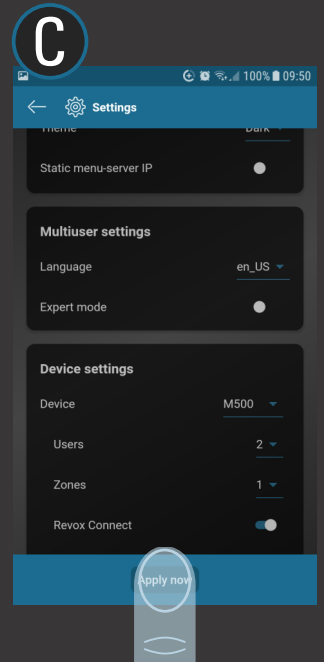

BACK VIEW

ERSTE WLAN-VERBINDUNG HERSTELLEN [1 VON 2] *ESTABLISH THE FIRST WLAN CONNECTION [1 OF 2]*

ERSTE WLAN-VERBINDUNG HERSTELLEN [2 VON 2] ESTABLISH THE FIRST WLAN CONNECTION [2 OF 2]

NEUE WLAN-VERBINDUNG HERSTELLEN *ESTABLISH A NEW WIFI CONNECTION*

A

B

C

> 4

NEUE USER-FAVORITEN ANLEGEN CREATE NEW USER FAVORITES

WEITERE USER ANLEGEN CREATE ADDITIONAL USERS

designed,
developed and
made in Germany

REVOX
Multiuser