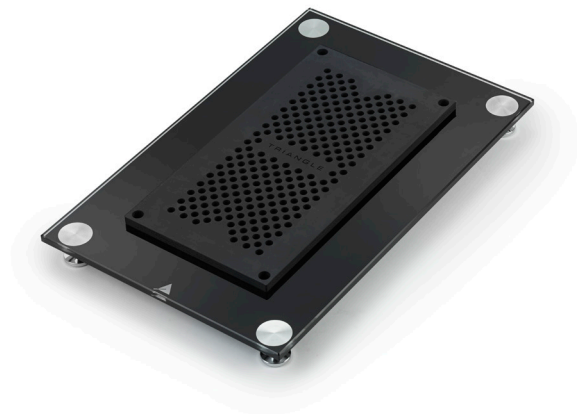

NEW GENERATION OF BASS DRIVERS

For more than two years, a new generation of drivers has been developed to improve the performance of the loudspeaker in low frequencies.

The diaphragm uses a new composite material, made of wood pulp and carbon fiber, which has the property of guaranteeing high rigidity and low mass for fast and powerful bass.

A motor made of an oversized ferrite and voice coil feeds the diaphragm, allowing it to go down to 29Hz. Australe EZ restores an intense bass that provides a real physical impact of low frequencies.

CABINET

PEDESTAL

A new glass stand conception has been developed with a perforated rubber absorbing plate that enables the dispersion of vibrations from the cabinet towards the floor.

The glass base has a wide surface to guarantee the stability of the cabinet, it gives the opportunity to place either aluminium spikes or rubber feet to match all types of surfaces.

CROSSOVERS AND INTERNAL CABLES

Australe EZ is optimized by high-end processes. The filter is separated into two PCBs to prevent electromagnetic interference. One part is for the medium / high frequencies and the other is for the low frequencies.