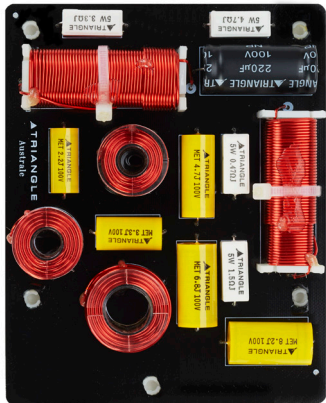

A motor made of an oversized ferrite and voice coil feeds the diaphragm, allowing it to go down to 29Hz. Australe EZ restores an intense bass that provides a real physical impact of low frequencies.

CABINET

The new DVAS «Driver Vibration Absorption System» technology has been specially developed by TRIANGLE to mechanically decouple the woofers. A new reinforcement system of the cabinet ultimately dampens all vibrations.

PEDESTAL

A new glass stand conception has been developed with a perforated rubber absorbing plate that enables the dispersion of vibrations from the cabinet towards the floor.

The glass base has a wide surface to guarantee the stability of the cabinet, it gives the opportunity to place either aluminium spikes or rubber feet to match all types of surfaces.

CROSSOVERS AND INTERNAL CABLES

Australe EZ is optimized by high-end processes. The filter is separated into two PCBs to prevent electromagnetic interference. One part is for the medium / high frequencies and the other is for the low frequencies.