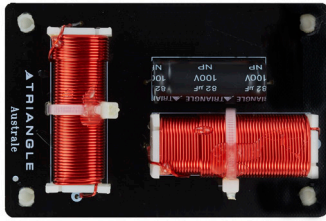

The new DVAS «Driver Vibration Absorption System» technology has been specially developed by TRIANGLE to mechanically decouple the woofers. A new reinforcement system of the cabinet ultimately dampens all vibrations.

PEDESTAL

A new glass stand conception has been developed with a perforated rubber absorbing plate that enables the dispersion of vibrations from the cabinet towards the floor.

The glass base has a wide surface to guarantee the stability of the cabinet, it gives the opportunity to place either aluminium spikes or rubber feet to match all types of surfaces.

CROSSOVERS AND INTERNAL CABLES

Australe EZ is optimized by high-end processes. The filter is separated into two PCBs to prevent electromagnetic interference. One part is for the medium / high frequencies and the other is for the low frequencies.

To improve the quality of the signal and minimize loss, TRIANGLE has favoured a multi-line internal cable of various sections developed for the Signature range.

The exclusive TRIANGLE terminal block in brushed aluminium allows for bi-wiring and bi-amp. The terminals are made of alloy dominated by copper in order to optimize the conductivity of the signal.