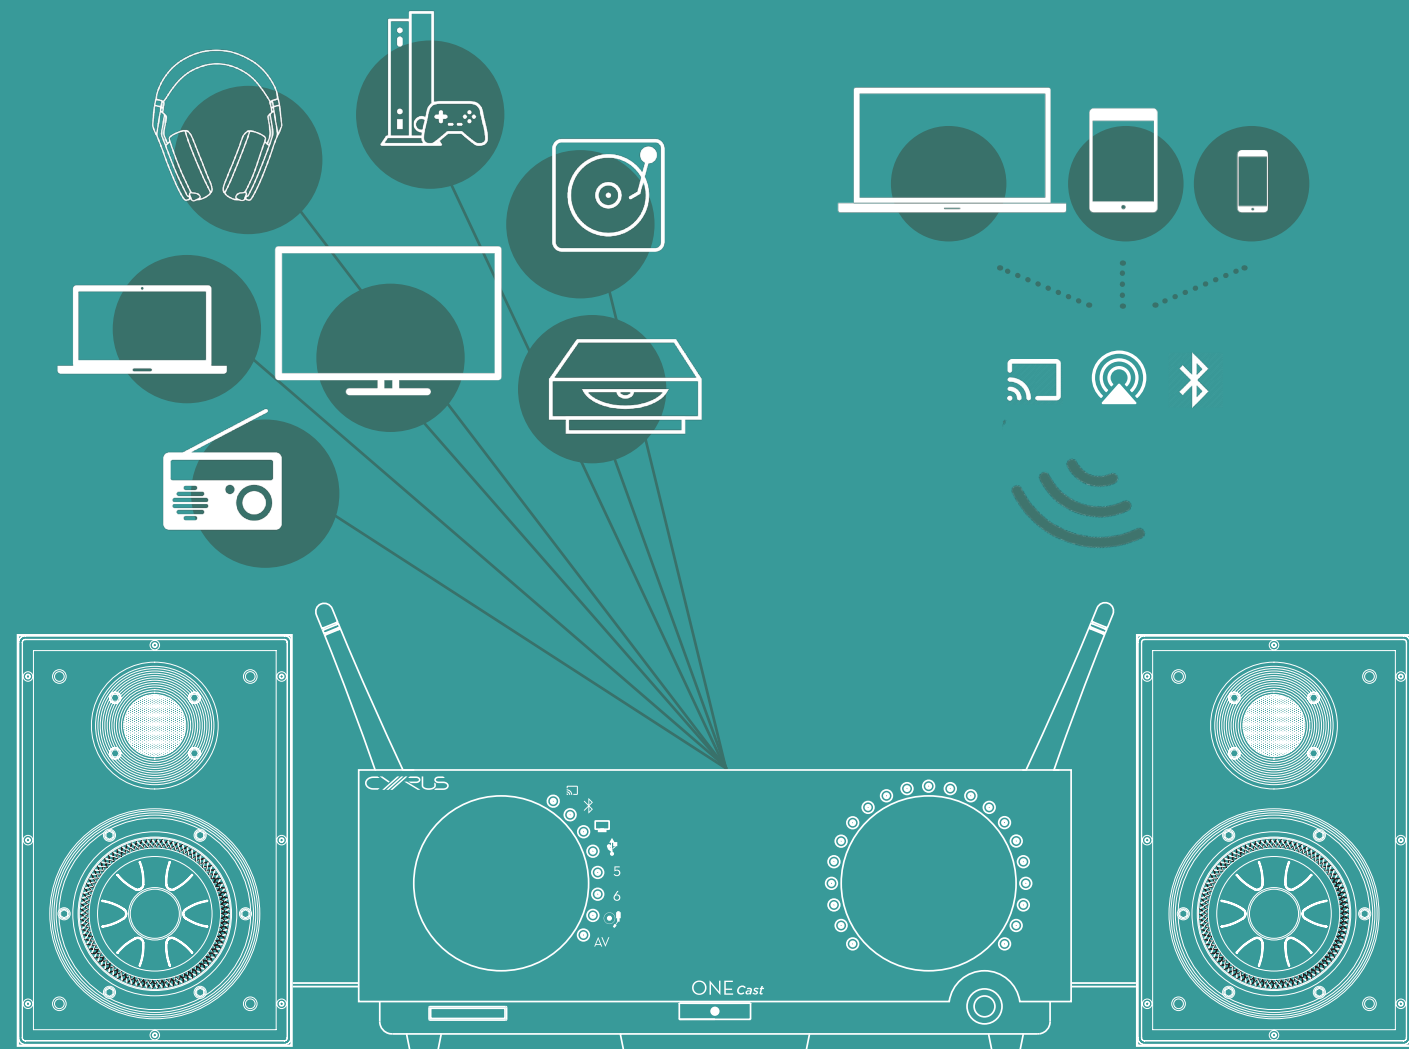

Who needs a soundbar?

They're a neat idea but always a sonic compromise. ONE Cast has an HDMI (ARC) input, meaning you can use it to replace your soundbar with something that sounds much better. Once connected your ONE Cast will turn on and off and change volume just as if it were part of your TV.

Created at our Cambridge development centre, ONE Cast uses an audio engine with a revolutionary design. Born from some of the smartest minds in electronic engineering, ONE Cast is self-calibrating, immensely powerful and, of course, delivers a totally breath-taking performance, providing detail you've never heard before and emotion you've yet to experience.

How does it work?

- 1) Connect some speakers.
- 2) Connect ONE Cast to your home wi-fi network
- 3) Give commands to your voice-assistant to search for artists, albums or tracks.
- 4) Enjoy music at a whole new level

ONE Cast – totally connected

Wireless or wired, digital or analogue, old school vinyl or cutting edge high-res streaming, ONE Cast can do it all.

ONE Cast features

VOICE CONTROL: Google Assistant enabled, Amazon™ Alexa enabled and Apple® AirPlay 2 enabled