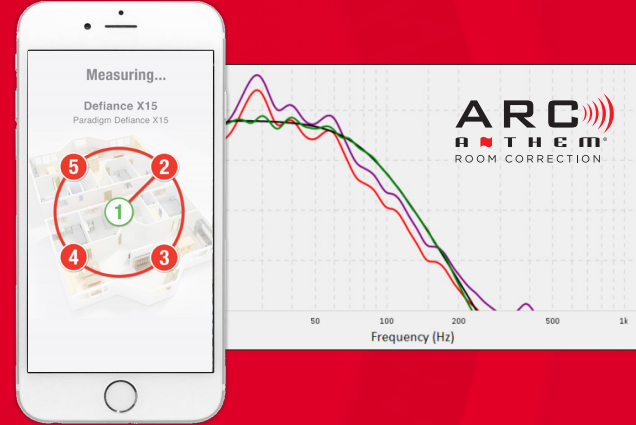

Optional Wireless Module: Place your subwoofer anywhere in your room, with no inconvenient cabling, and without sacrificing speed or performance. The Defiance WT Wireless Module* (sold separately) features fast and clear 2.4 GHz dynamic frequency selection with instant error correction and a 50ft range.

* Not available on Defiance V8

Down Firing Ports: Tuned ports turn the floor into a tool for enhancing bass response, allowing more flexible placement options with no risk of turbulence or distortion.

Built to Perform: Reinforced cabinet construction and vibration-killing driver design delivers deep, detailed bass.