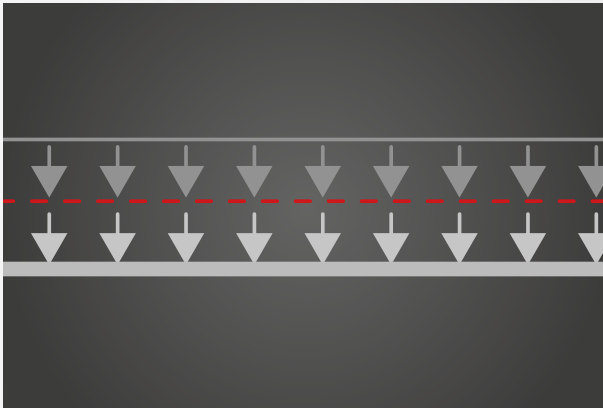

AUDIOVECTOR

JUST LISTEN

QR 3 · QR 1 · QR C · QR WALL · QR SUB

THE GOLD LEAF AIR MOTION TWEETER

The fascia plate is machined from a single piece of Aerospace Grade Aluminum. It has been precision machined, glass blasted, brushed and then anodized in a beautiful Tungsten Titanium Grey color. It features a rose gold plated dispersion mesh, which works as an S-Stop filter.

S-STOP FILTER

Inspired by the POP filters used in the professional recording industry, we have engineered a dispersion mesh in front of the tweeter, which also works as an S-STOP filter, controlling sibilants. Music never sounded more detailed, yet sweet, from a loudspeakers in this class. Just Listen.

NEW MEMBRANE TECHNOLOGY

Based on our experience with stiff, light and sound dead membranes in the SR- and R-series speakers, we have developed a new sandwich membrane, which combines the strength of Aero Space Grade Aluminum with the excellent inner damping properties of softer materials. The result is a 3 layer sandwich membrane with no sound of its own and very low distortion, because it performs like a pure piston up to and above its working range.

AUDIOVECTOR QR SERIES

The design goal of the QR series has been to offer today's most advanced technology in a perfectly finished compact package. The sound is big and bold, pleasant and detailed – excellent for all types of music. The QR 1 bookshelf speaker fits nicely into or on the most popular shelf systems. The QR 3 looks compact and will fit into any home environment. The perfectly detailed and sweet treble promises endless hours of musical joy, and the powerful and dynamic bass will allow any recording to sound its very best. The QR C centre speaker matches its siblings perfectly, and with the addition of this and with the powerful QR Sub and the QR Wall (which work either in direct or diffuse mode), we are proud to have a very competent full home cinema system.